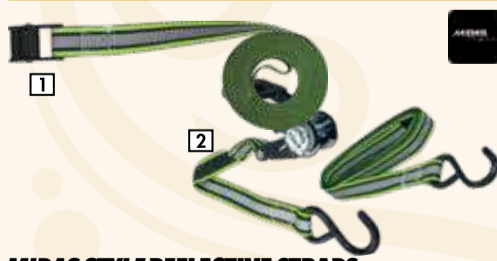

MIDAS STYLE REFLECTIVE STRAPS
1 Cam buckle 4m LSR4M **49.00**
2 Ratchet tie down 4 Piece set 3.6m LH23M **319.00**