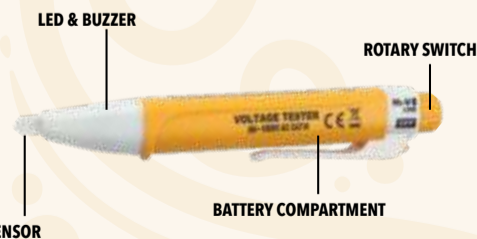

6 piece set

PL5PC

349⁰⁰

AUTOGEAR PLIER SET WITH POUCH

5 piece set

VT01

199⁰⁰

AUTOGEAR ADJUSTABLE NON-CONTACT VOLTAGE TESTER