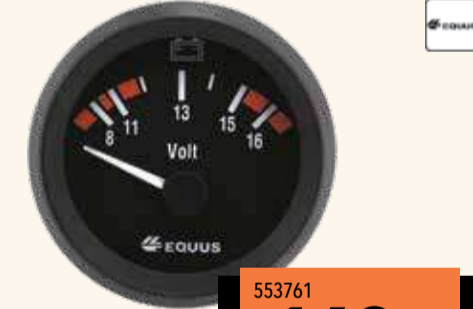

Available in black, grey or silver
Dark & super dark

EQUUS 52MM GAUGES

Oil pressure, mechanical 553240 **129.00**
Oil pressure, electrical 553250 **299.00**
Water temperature, mechanical 553220 **149.00**
Water temperature, electrical 553230 **199.00**